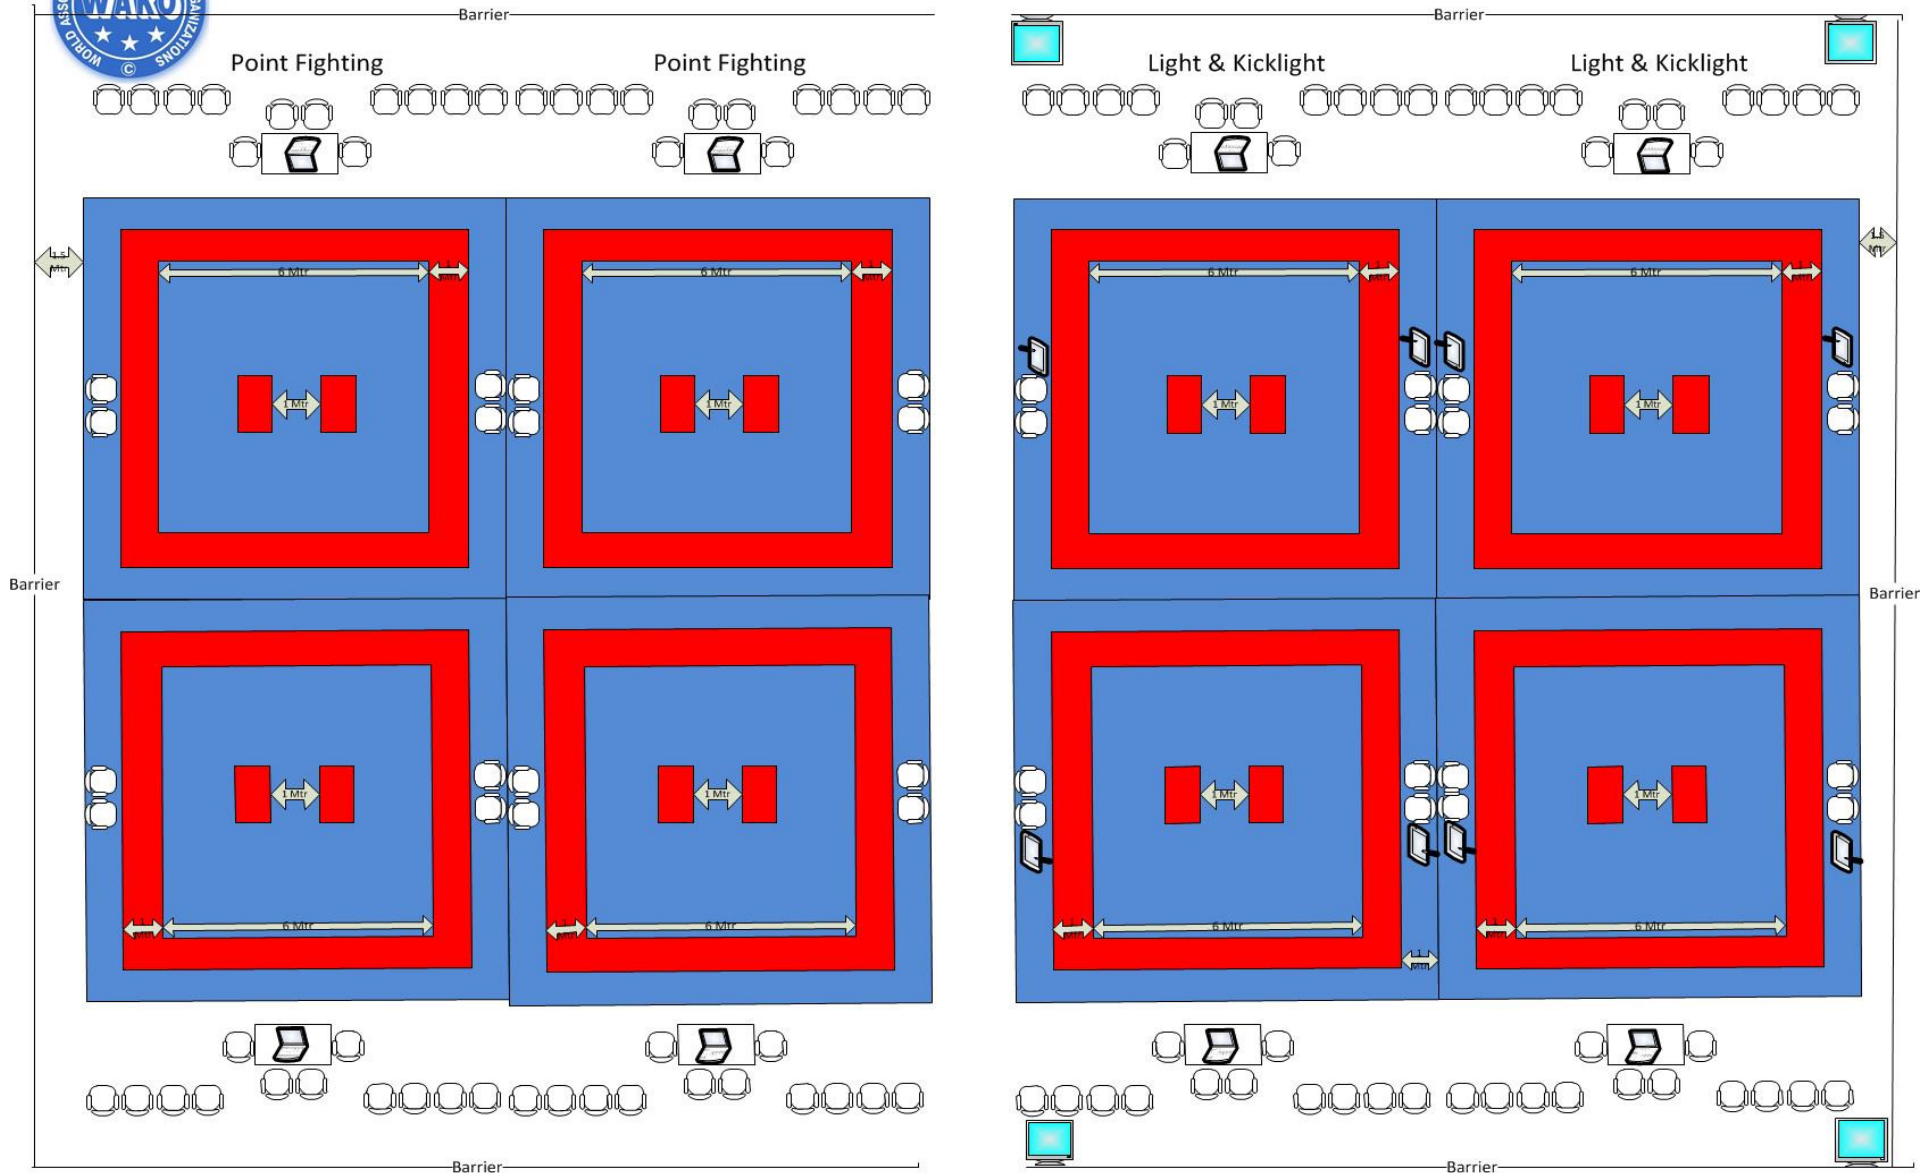

Mandatory Design

WORLD ASSOCIATION
OF KICKBOXING ORGANIZATION

WAKO Tatami Design Specifications

People Barrier

Competition Area

Mandatory Design

WAKO Tatami Floor layout and Technical Specifications

Copyright WAKO IF