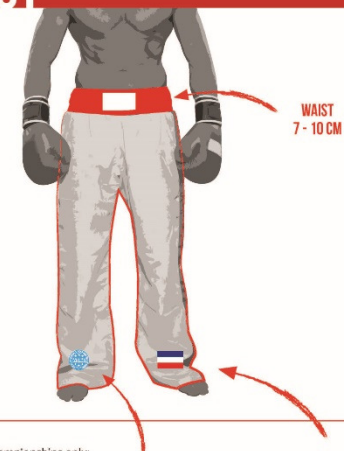

FULL CONTACT

Suggestion for WAKO European and World championships only:

- red or blue colours allowed only // - WAKO logo on left leg // - national flag on right leg