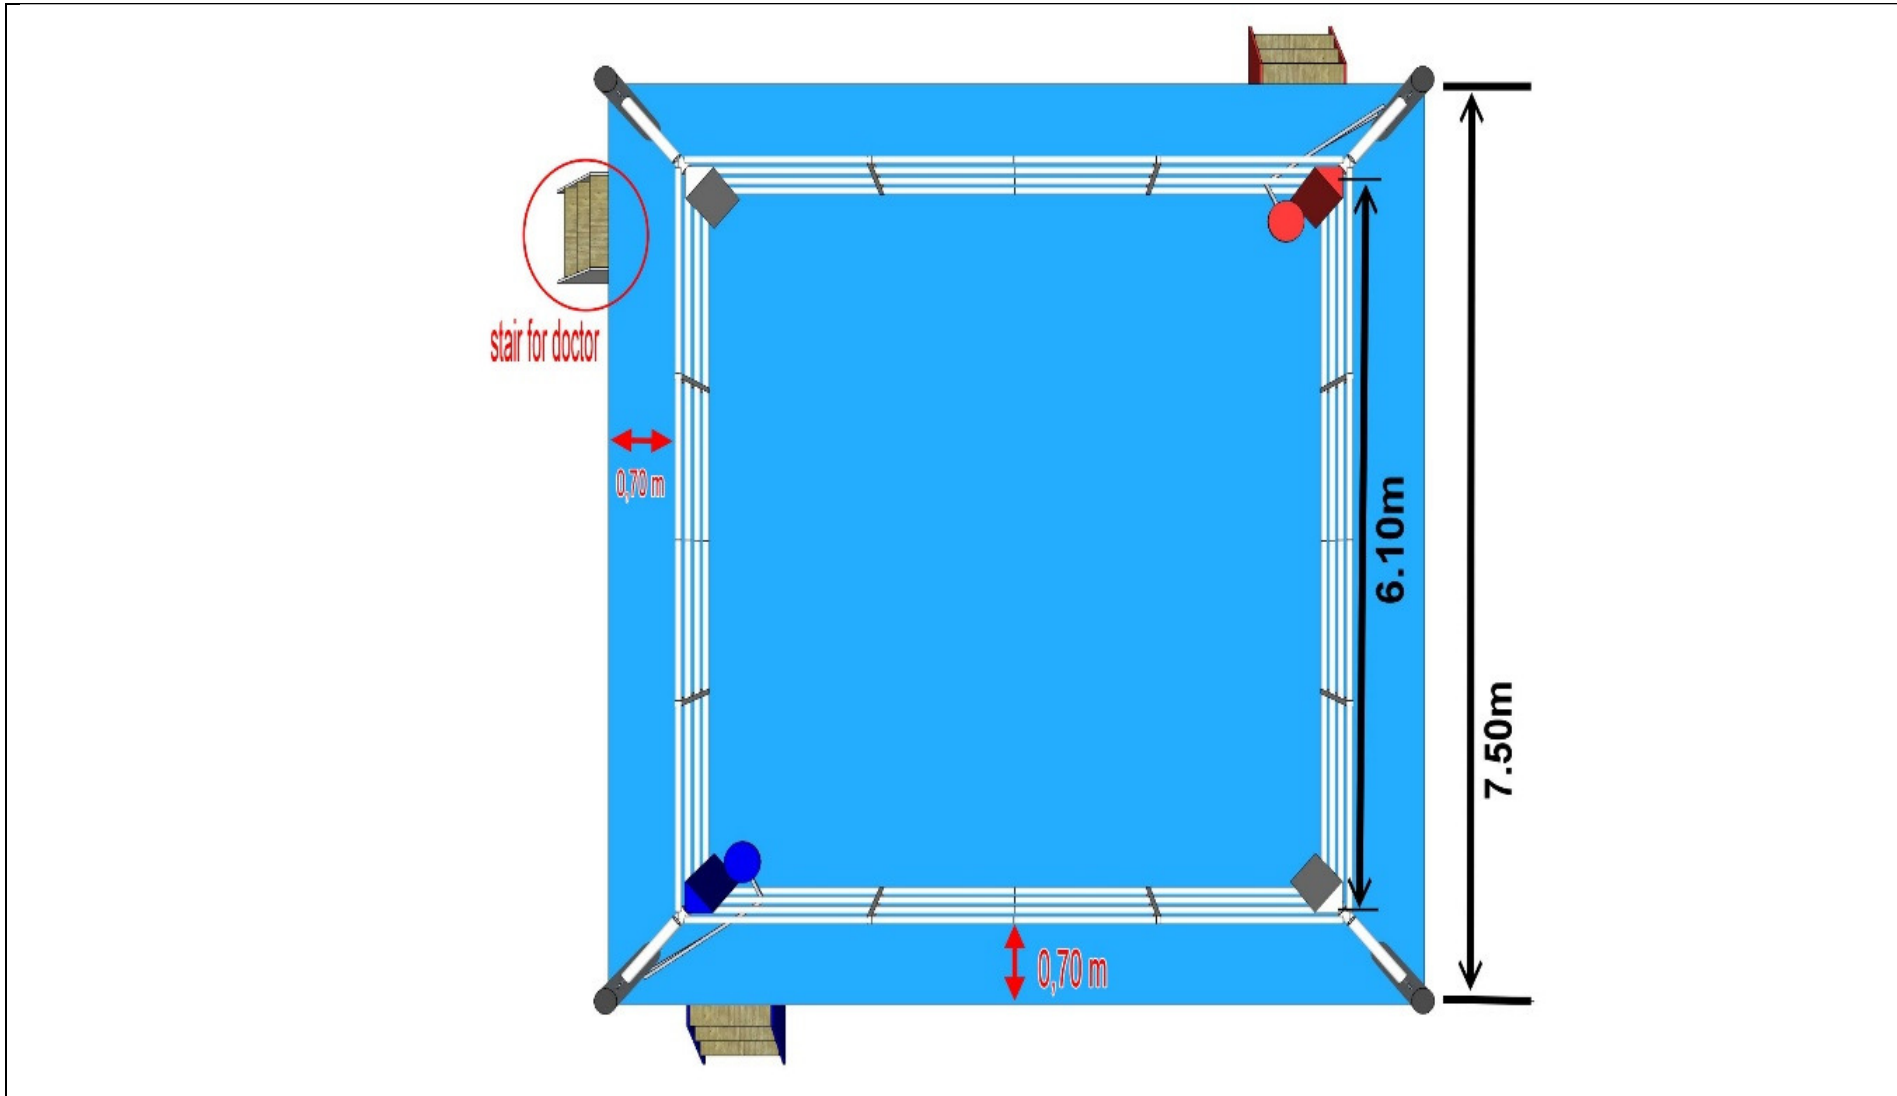

Competition Area

Mandatory Design