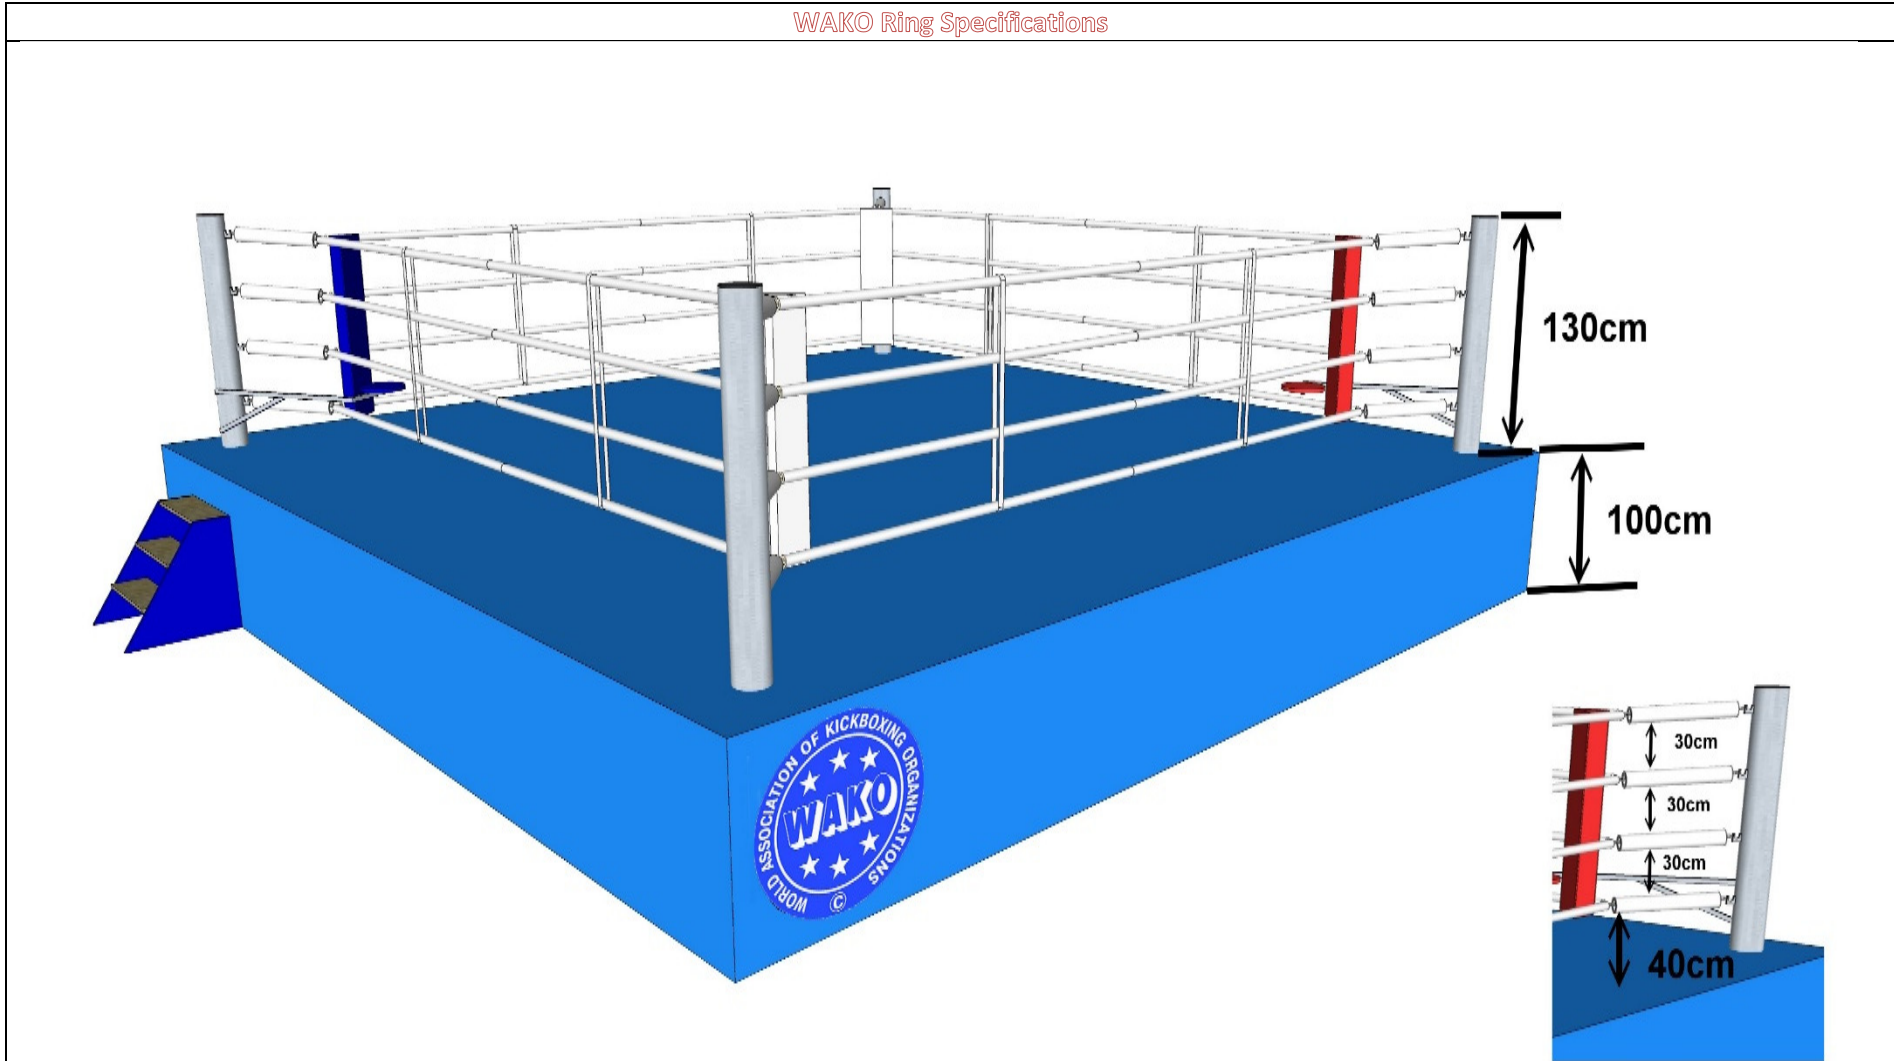

Competition Area

Mandatory Design

WAKO Ring Specifications